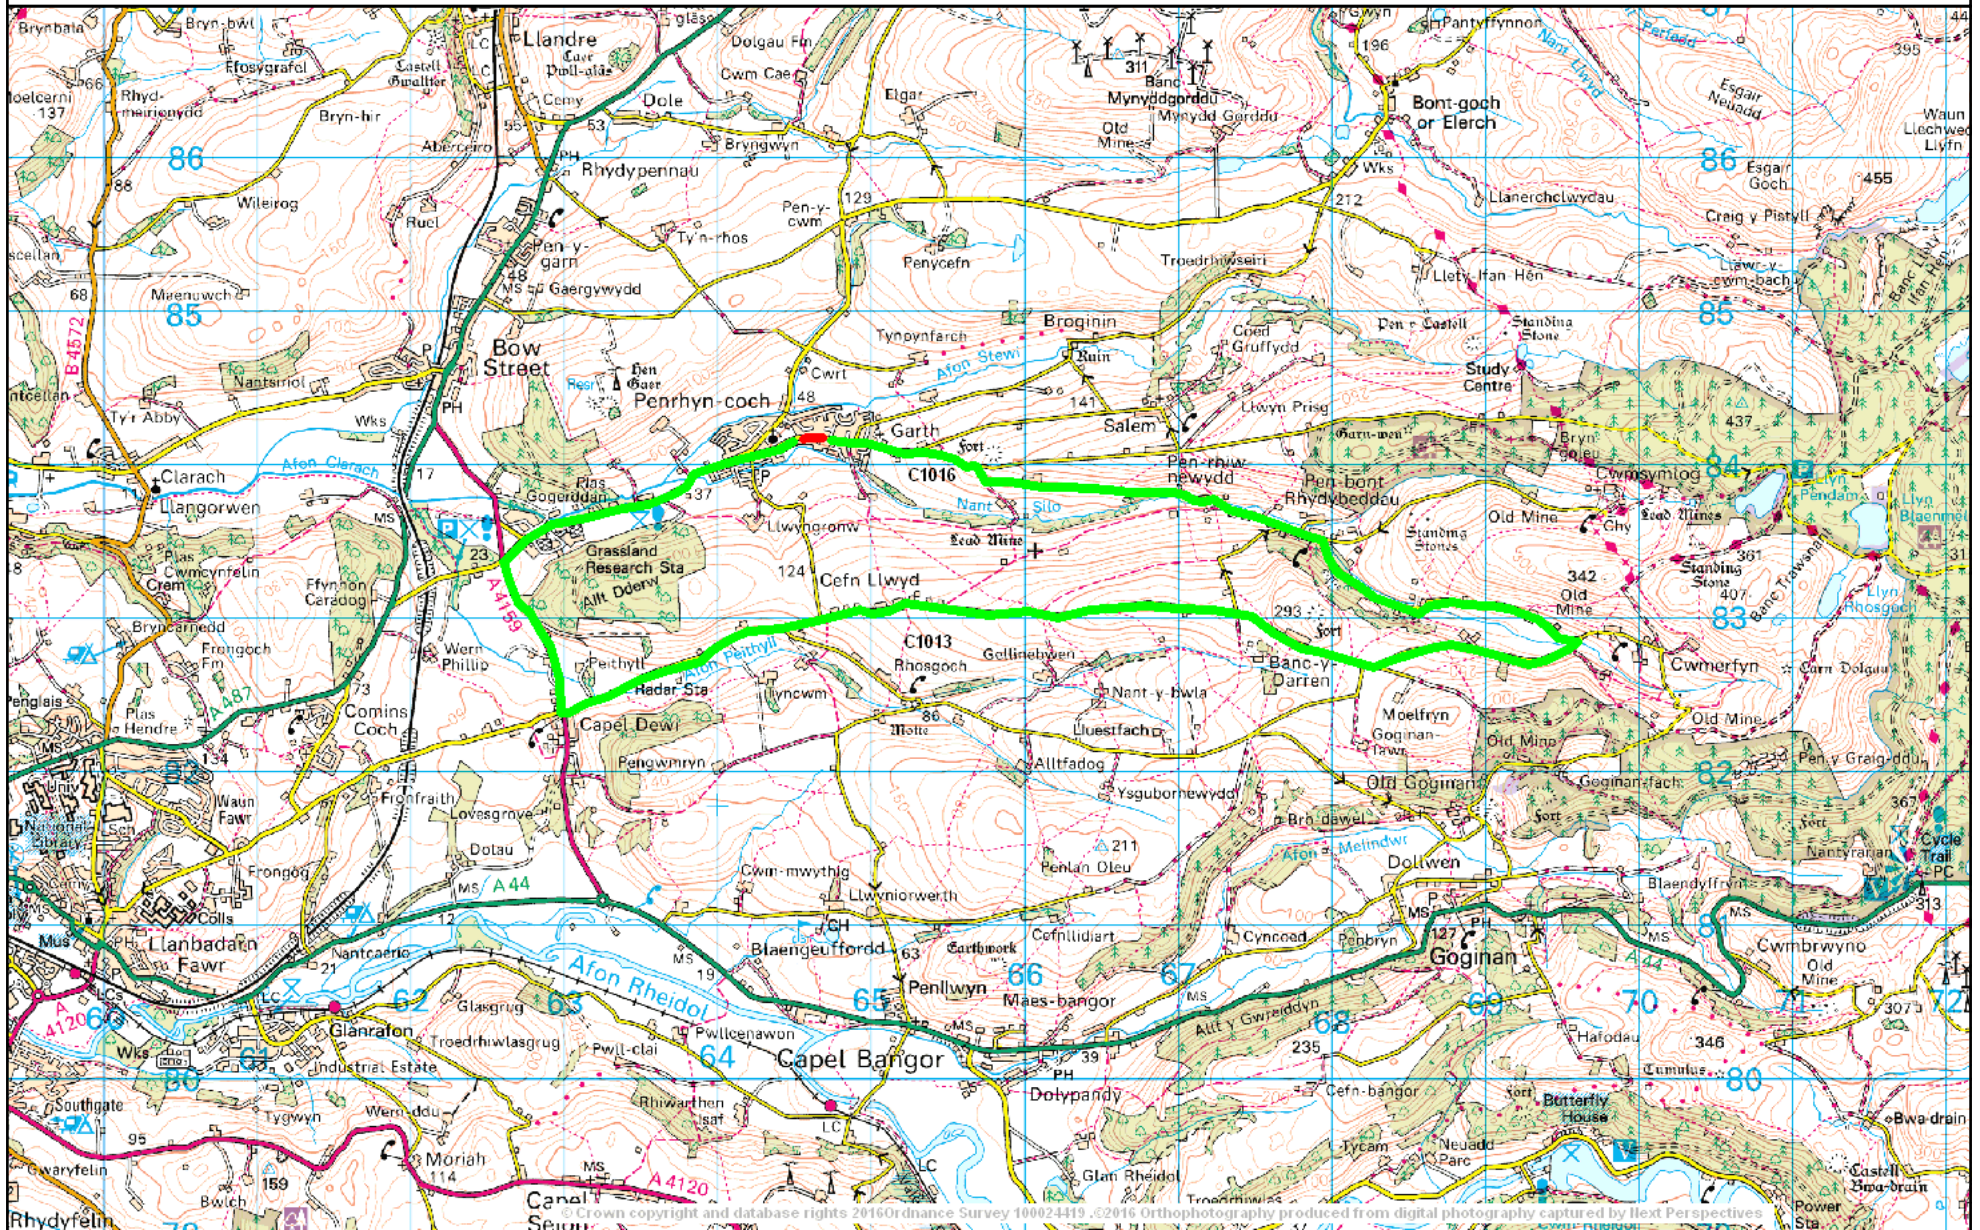

Temporary Road Closure: C1016 Penrhyncoch. Key Closure (Red) AR (Green)

© Hawlfraint y Goron a hawliau cronfa ddata 2016
Arolwg Ordnans 100024419
© Crown copyright and database rights 2016
Ordnance Survey 100024419

Scale 1/49231

Date 24/8/2017

Centre = 265770 E 282998 N