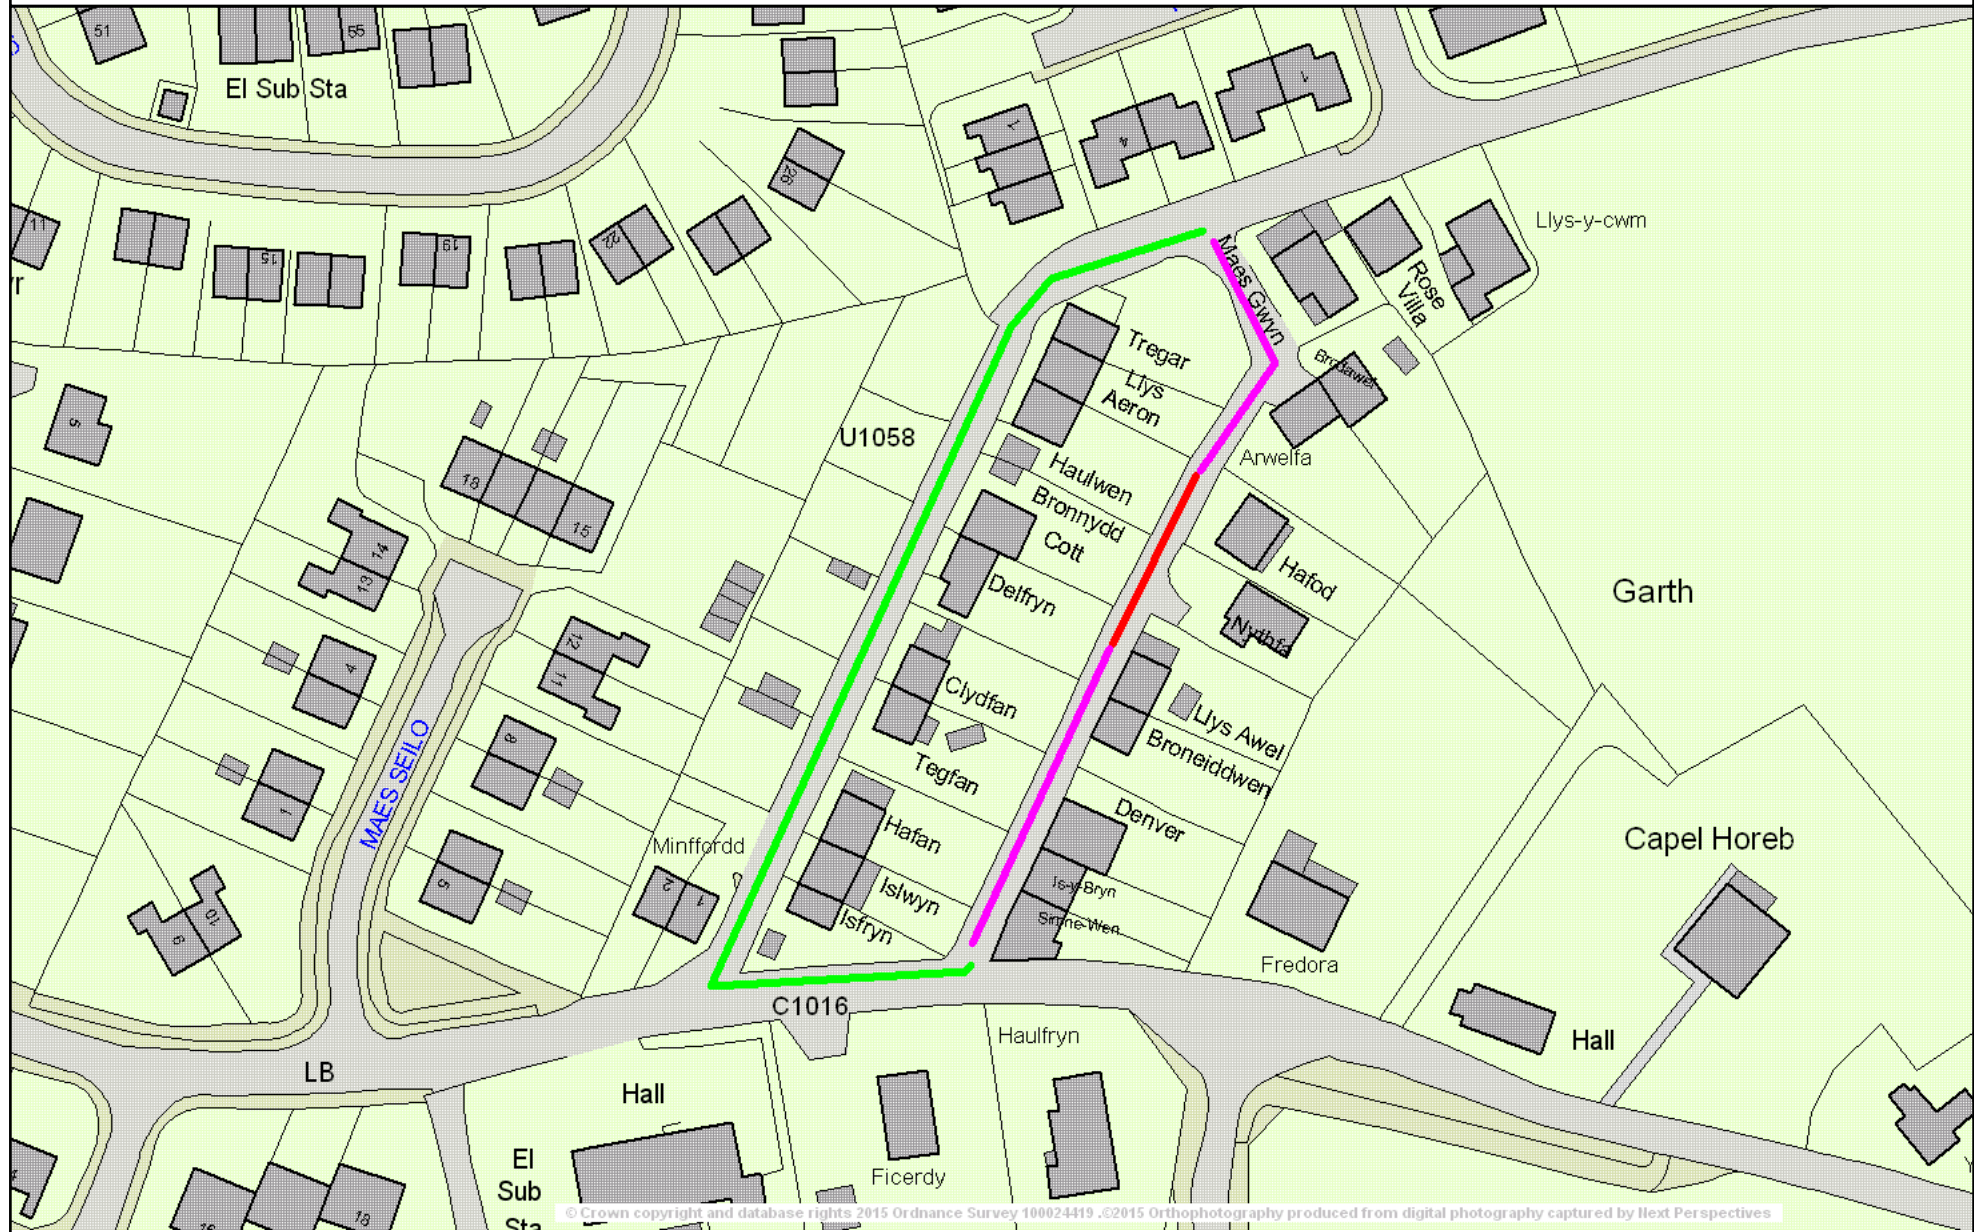

**Temporary road closure: Garth, Penrhynoch. Key : RC (red) ar (green) Access only (magenta)**

© Hawlfraint y Goron a hawliau cronfa ddata 2015  
 Arolwg Ordnans 100024419  
 © Crown copyright and database rights 2015  
 Ordnance Survey 100024419

Scale 1/1132

Date 17/3/2015

Centre = 264942 E 284202 N